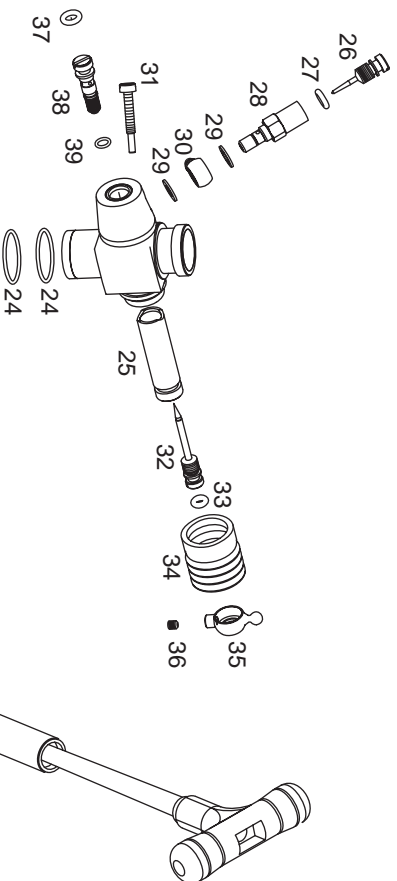

Tower Hobbies .25 ABC Car Engine

Stock #	Description	Includes
TOWG0353	Front Ball Bearing	3 x1pc
TOWG0363	Rear Ball Bearing	4 x1pc
TOWG0402	Carburetor Dust Boot	34 x1pc
TOWG0412	Carburetor Body	23 x1pc
TOWG0442	Complete Carburetor	x1pc
TOWG0461	Carburetor Retainer	19,20 x1pc
TOWG0473	Connecting Rod	5 x1pc
TOWG0498	Backplate	15 x1pc
TOWG0503	Backplate O-Ring	14 x1pc
TOWG0512	Backplate Screw Set	16 x4pcs
TOWG0523	Crankcase	1 x1pc
TOWG0536	Crankshaft	2 x1pc
TOWG0545	Crankshaft Screw	22 x1pc
TOWG0554	Cylinder and Piston	6,7 x1pc
TOWG0567	Flywheel Collet	21 x1pc

TOWG0587	Cylinder Head	8 x1pc
TOWG0593	Cylinder Head Gasket (Head Shim)	40 x1pc
TOWG0603	Cylinder Head Screws	11 x4pcs
TOWG0605	Low-Speed Needle Assembly	32,33 x1pc
TOWG0615	Mixture Control Valve	37,38,39 x1pc
TOWG0623	High Speed Needle Assy	26,27,28,30 x1pc, 29 x2pcs
TOWG0636	One-Way Bearing	17 x1pc
TOWG0643	Piston Pin	9 x1pc
TOWG0656	Piston Pin Retainer	10 x2pcs
TOWG0753	Recoil Starter	18 x1pc
TOWG0761	Carburetor Slide Valve	25 x1pc
TOWG0763	Start Shaft	13 x1pc
TOWG0803	Throttle Arm	35,36 x1pc
TOWG0812	Throttle Stop Screw	31 x1pc