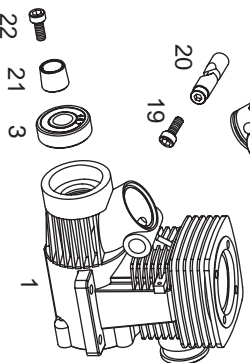

Tower Hobbies .25 ABC Car Engine

Stock #	Description	Includes
TOWG0353	Front Ball Bearing	3 x1pc
TOWG0363	Rear Ball Bearing	4 x1pc
TOWG0402	Carburetor Dust Boot	34 x1pc
TOWG0412	Carburetor Body	23 x1pc
TOWG0442	Complete Carburetor	x1pc
TOWG0461	Carburetor Retainer	19,20 x1pc
TOWG0473	Connecting Rod	5 x1pc
TOWG0498	Backplate	15 x1pc
TOWG0503	Backplate O-Ring	14 x1pc
TOWG0512	Backplate Screw Set	16 x4pcs
TOWG0523	Crankcase	1 x1pc
TOWG0536	Crankshaft	2 x1pc
TOWG0545	Crankshaft Screw	22 x1pc
TOWG0554	Cylinder and Piston	6,7 x1pc
TOWG0567	Flywheel Collet	21 x1pc

TOWG0587	Cylinder Head	8 x1pc
TOWG0593	Cylinder Head Gasket (Head Shim)	40 x1pc
TOWG0603	Cylinder Head Screws	11 x4pcs
TOWG0605	Low-Speed Needle Assembly	32,33 x1pc
TOWG0615	Mixture Control Valve	37,38,39 x1pc
TOWG0623	High Speed Needle Assy	26,27,28,30 x1pc, 29 x2pcs
TOWG0636	One-Way Bearing	17 x1pc
TOWG0643	Piston Pin	9 x1pc
TOWG0656	Piston Pin Retainer	10 x2pcs
TOWG0753	Recoil Starter	18 x1pc
TOWG0761	Carburetor Slide Valve	25 x1pc
TOWG0763	Start Shaft	13 x1pc
TOWG0803	Throttle Arm	35,36 x1pc
TOWG0812	Throttle Stop Screw	31 x1pc