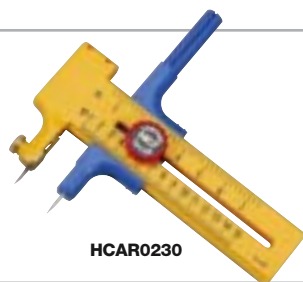

BUILDING EQUIPMENT & TOOLS

BUILDER'S 24" X 36" CUTTING MAT

- Reversible, 3-layer, self-healing mat with no-slip grip.
- Includes conversion table plus standard/metric rules; angle guides; star templates; dowel and wood size chart.

HCAR0456

BUILDER'S TRIANGLE SET

- Set includes one 30°/ 60° and one 45° triangle.
- Interlocking design allows squaring in two dimensions at once.

HCAR0480

HCAR5000

FIBERGLASS CLOTH

- Adds strength and provides a smooth surface for painting.
- Lightweight 3/4 oz. is ideal for "glassing" an entire airplane.

HCAR0105

DELUXE HOBBY KNIFE

- Features 4-jaw chuck for secure blade lock and soft-grip, anti-roll handle.
- Comes with one #11 blade and clear plastic cap.

CIRCLE CUTTER

- Makes cutting 10 mm to 150 mm diameter circles as simple as using a compass!
- Comes with six extra blades and two pencil leads stored in a compartment on the cutter.

NON-SLIP STRAIGHTEDGE 36"

- Made of sturdy, 2" wide aluminum, with mar-resistant cork backing.
- Includes standard and metric scales.

HCAR0475

40-PIECE SOCKET & BIT SET

- Contains 7 of your most-needed metric & SAE sockets, 24 screwdriver bits, a one-way ratchet & 1/4" adapter.
- A plastic case keeps them all organized and ready to use.