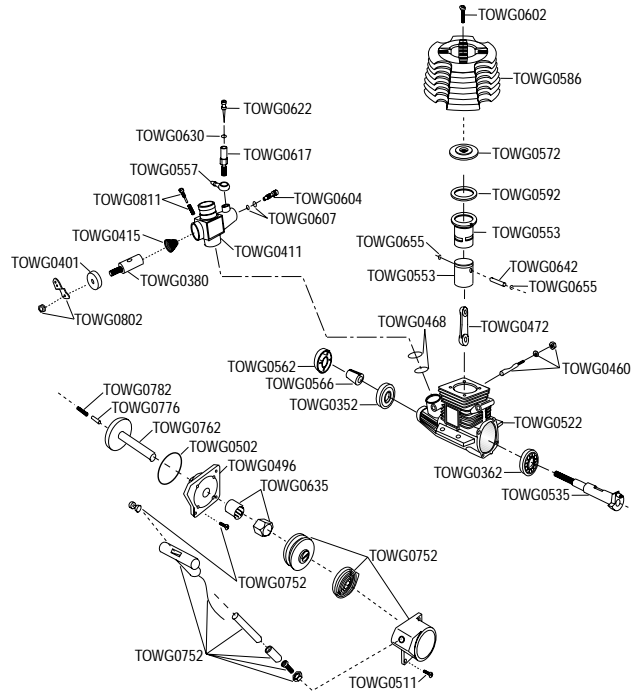

Tower Hobbies .15X Engine with Recoil

Replacement Parts

| Stock # | Description |
|----------|------------------------------|
| TOWG0352 | Bearing Front |
| TOWG0362 | Bearing Rear |
| TOWG0380 | Carburetor Barrel |
| TOWG0401 | Carburetor Boot / Dust Cover |
| TOWG0411 | Carburetor Body |
| TOWG0415 | Carburetor Barrel Spring |
| TOWG0460 | Carb Retainer & Nut |
| TOWG0468 | Carburetor O-Ring |
| TOWG0472 | Connecting Rod |
| TOWG0496 | Coverplate for Recoil |
| TOWG0502 | Coverplate Gasket |
| TOWG0511 | Coverplate Screws |
| TOWG0522 | Crankcase |
| TOWG0535 | Crankshaft |
| TOWG0553 | Cylinder Piston Set |
| TOWG0557 | Fuel Inlet Nozzle |
| TOWG0562 | Drive Washer |
| TOWG0566 | Drive Washer Collet |
| TOWG0572 | Head Button |

| Stock # | Description |
|------------------|----------------------|
| TOWG0586 | Heatsink Head Black |
| TOWG0592 | Heatsink Head Gasket |
| TOWG0602 | Head Screws |
| TOWG0604 | Idle Needle |
| TOWG0607 | Idle Needle O-Ring |
| TOWG0617 | Needle Socket |
| TOWG0622 | Needle Valve |
| TOWG0630 | Needle O-Ring |
| TOWG0635 | One-Way Bearing |
| TOWG0642 | Piston Pin |
| TOWG0655 | Piston Pin Retainers |
| TOWG0752 | Recoil Starter |
| TOWG0762 | Start Shaft |
| TOWG0776 | Start Shaft Pin |
| TOWG0782 | Start Shaft Spring |
| TOWG0802 | Throttle Arm |
| TOWG0811 | Throttle Stop Screw |
| Optional: | |
| TOWG0497 | Coverplate Standard |